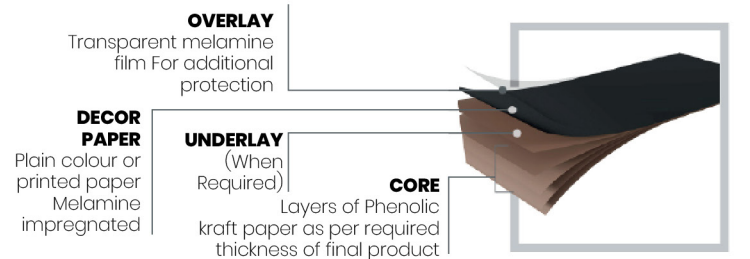

INDIANO COMPACT LAMINATE

In the world of interior design and construction, laminate comes first to enhance the aesthetics and functionality of interior spaces.

As a leading Laminate Manufacture in India, **Indiano Compact Laminate** is engaged in making products that are available in array of textures and shades. The compact laminates manufactured by us are an ideal choice for the following

- Toilet Cubicles
- Tabletops
- Door shelves
- Counters

The R&D team is highly dedicated for continues upgradation of technology as per the industry norms. Their endeavour has always been to bring out a combination of durability & style. With a vast variety of beautiful colours, unique performance features, exotic designs, we rest assured to manufacture and supply a wide range of laminates fitting your surface and style. Our superior technology makes our products everlasting among the contemporaries.